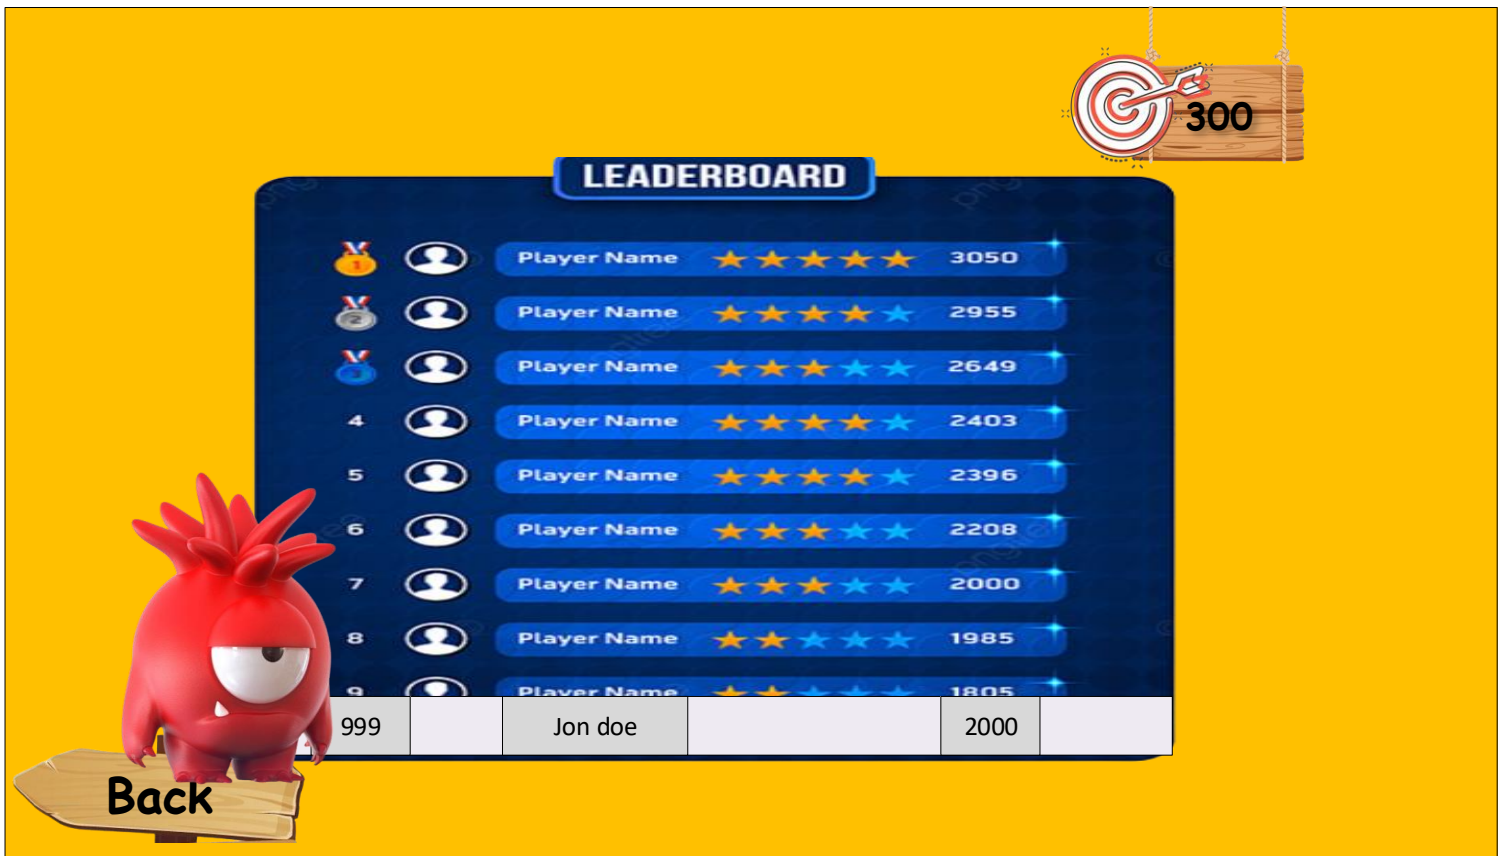

Splash Screen

Main Menu Screen

Settings Screen

Level Selection Screen

Next Biome Screen

Leader Board Screen

Coin store Screen

Buy Confirmation Screen

**THEIR MIGHT BE SOME ERROR!! CLOSE  
& RESTART AGAIN.**

**OKAY**

**BUY**

**CANCEL**

Back

Any Error handle Screen

**MONSTER  
Skins**

\$ 300 ★ 3

Player Death Screen

Level End Screen

New Enemy Intro Screen